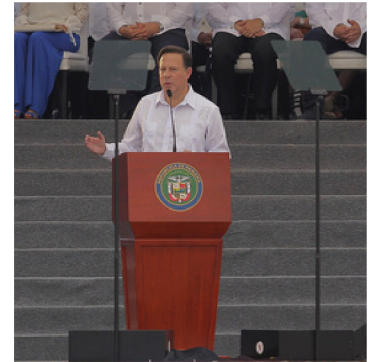

MIRROR IMAGE

Teleprompters, Inc

38 Years Serving You!

Our best selling - super bright podium Speechprompter...

Specifications - PT-160

Viewable Size - 15 inch

Brightness - 1500 NTS

Signal Input - SDI (HD or SD),
NTSC, HDMI, SVGA

Input Voltage - 110 VAC / 12 Volt
DC

Resolution - 1080, 720, 576, 480

Power Consumption - 25 Watts

Input Connector - BNC-SDI, BNC-
NTSC, HDMI, SVGA

Special Features - Scan-Reverse
BNC Loop

Weight - 24 lbs

SP-160

SDI-HDMI-NTSC-SVGA Inputs

A true "Pro" speech system with SUPER BRIGHT LCD monitors that feature SDI inputs.

Give your speaker the ultimate advantage!

Reverses images internally — no special equipment or software needed!

System includes two housings, monitors, pole, Beamsplitter mirrors and adjustable angle mirror holders

Beamsplitter mirrors are special coated and include radiused corners.
Mirror size is 12.75" x 10.0"
The top in the industry!

Mirrors are adjustable for you to tilt at the perfect angle and the reader height can be adjusted up to 6'6"

Monitors are placed on the floor and are protected by metal housing that "nest together" for easy probability

All metal components with durable powder-coat finish.

Extremely tough!

3-year conditional warranty

200 dealers worldwide and ready to serve you!

$4595

Phone

920-232-0220

Fax

920-232-1225

Email

sales@teleprompters.com

www.teleprompters.com

Contact us today with any additional questions you may have

Made in Oshkosh, Wisconsin - USA